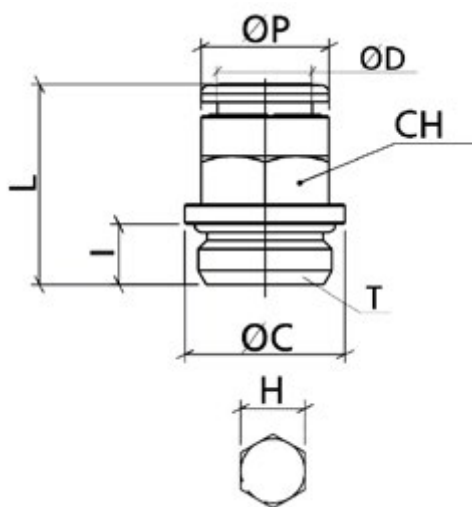

Data Sheet

Article number: 589OTRC12G03

Description: Metal Push-in fitting, straight, $\text{\O}12/\text{G}3/8''$, w. o-ring
Type: OTRC12G03, Nickel plated brass

Measures

= G3/8"	Weight = 30
= 22	
= 19	
= 7.5	
= 29.5	
= 19	
= 12	
= 10	